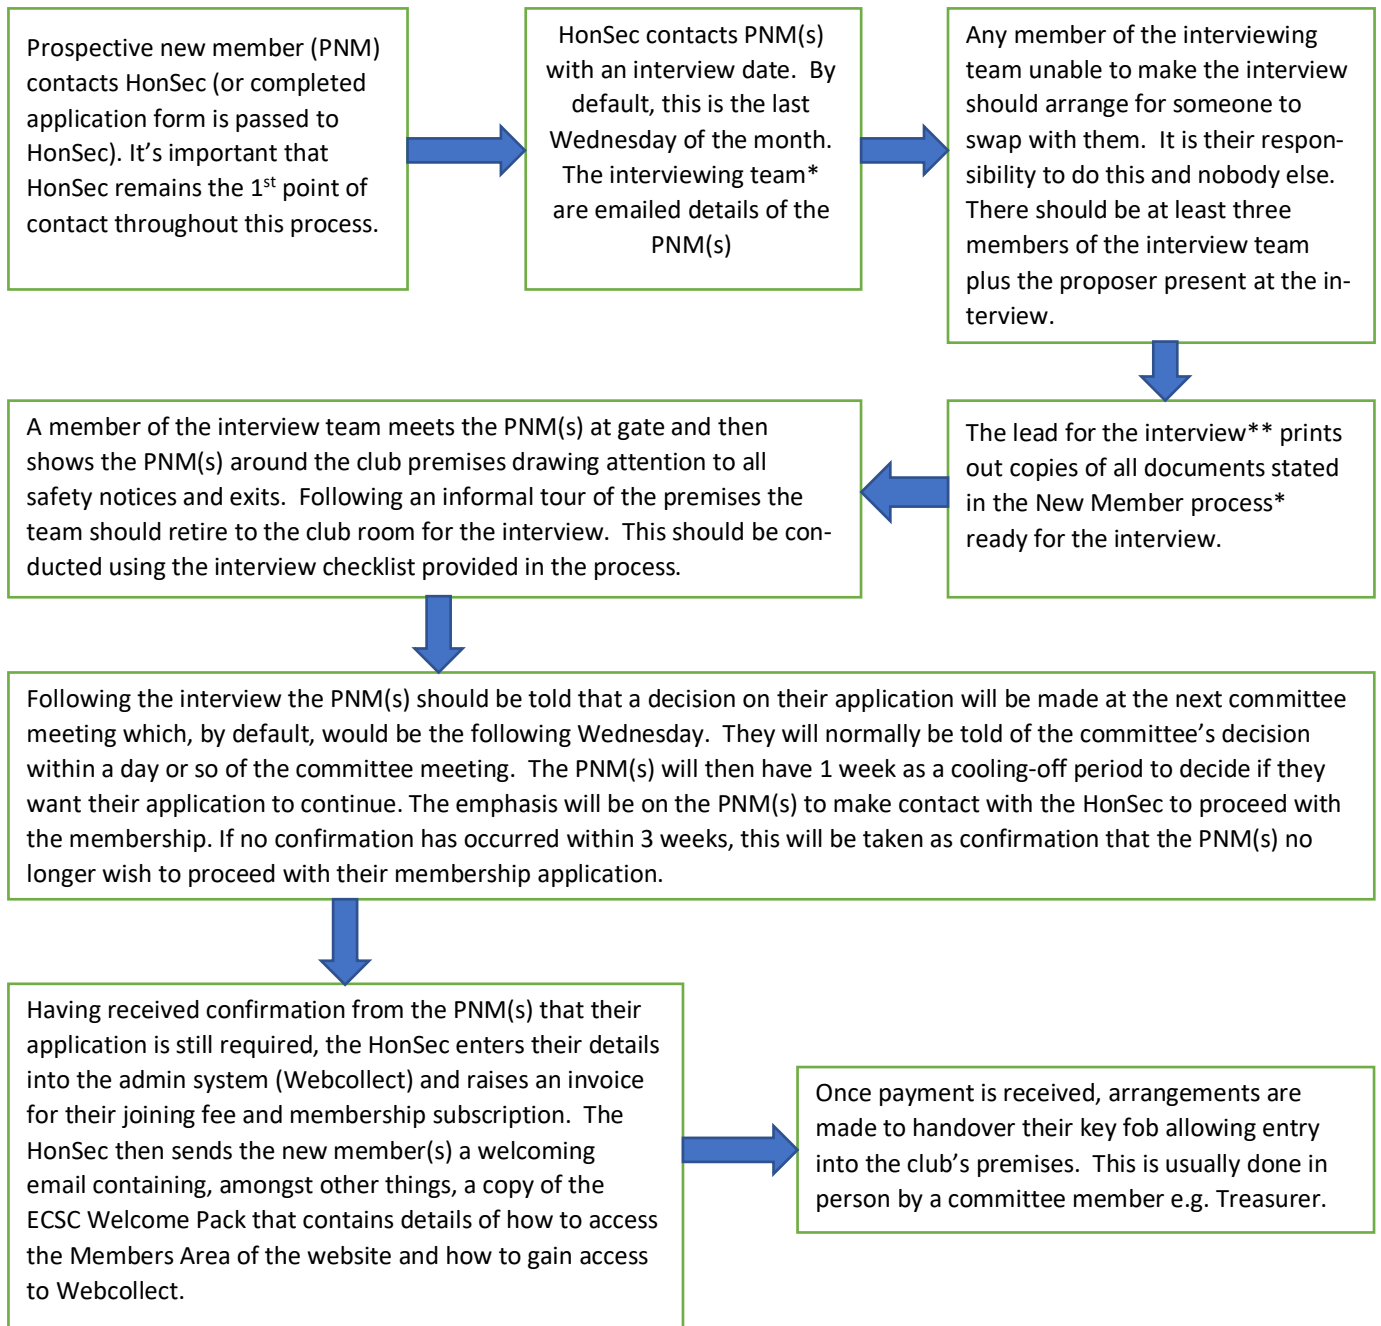

New Member Joining Process

*Full details of the joining process and the interview teams calendar can be found here: <https://www.eastcowessc.co.uk/members-area/committee-matters/new-member-interview-process/>

** The lead for the interview is the person whose name appears first in the interview calendar.